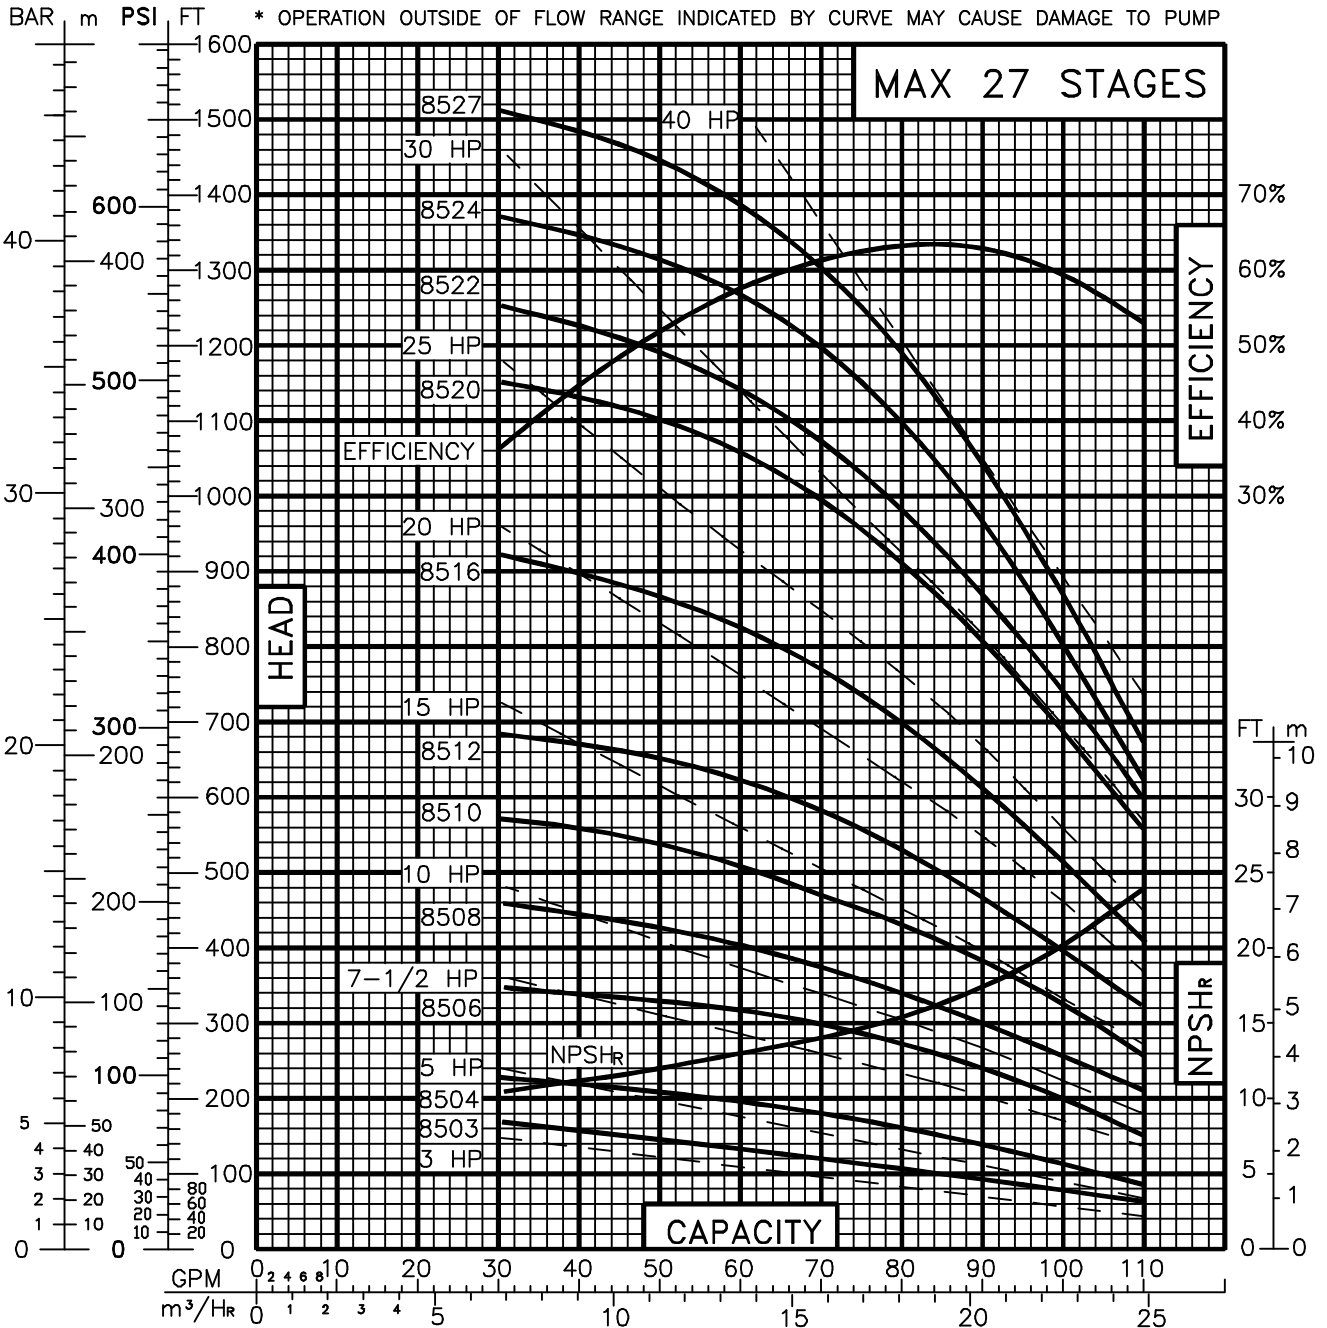

TONKAFLO® Pumps

SERIES 8500

NORYL STAGED PUMP PERFORMANCE CURVES – 3500 RPM

CUSTOMER _____

60 Hz

MODEL _____

OSMONICS

HP CURVES INCLUDE BEARING FRAME