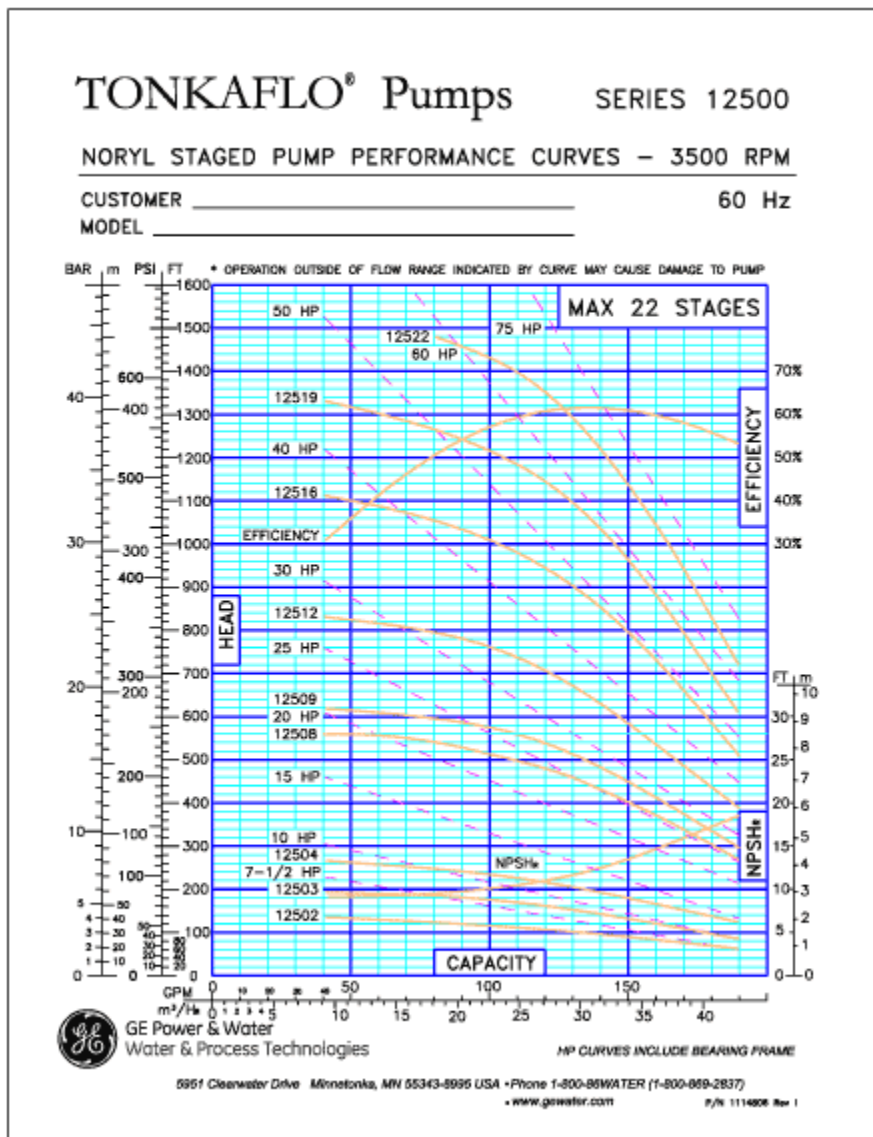

imagination at work

GE Water & Process Technologies

Tonkaflo Pump Model SS12519KZE

[CUTSHEET] [CURVE] [DRAWING] [CAD SYMBOLS] [OPTIONS] [SUMMARY]

Performance Curve

Download the pump curve in PDF format.

You will first need the [Adobe Acrobat Reader](#) from Adobe Systems, Inc.

Copyright General Electric Company 1997-2010