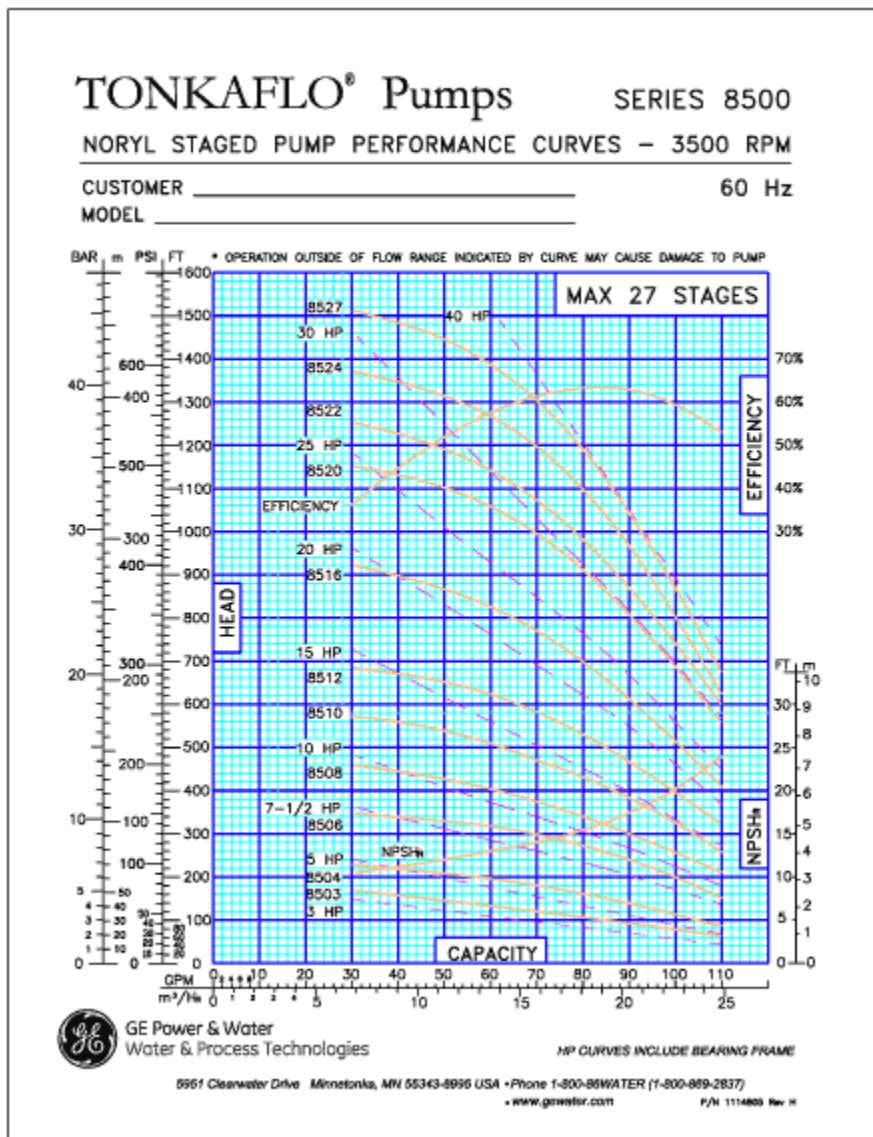

imagination at work

GE Water & Process Technologies

Tonkaflo Pump Model SS8522KZE

[CUTSHEET] [CURVE] [DRAWING] [CAD SYMBOLS] [OPTIONS] [SUMMARY]

Performance Curve

Download the pump curve in PDF format.

You will first need the [Adobe Acrobat Reader](#) from Adobe Systems, Inc.

Copyright General Electric Company 1997-2010