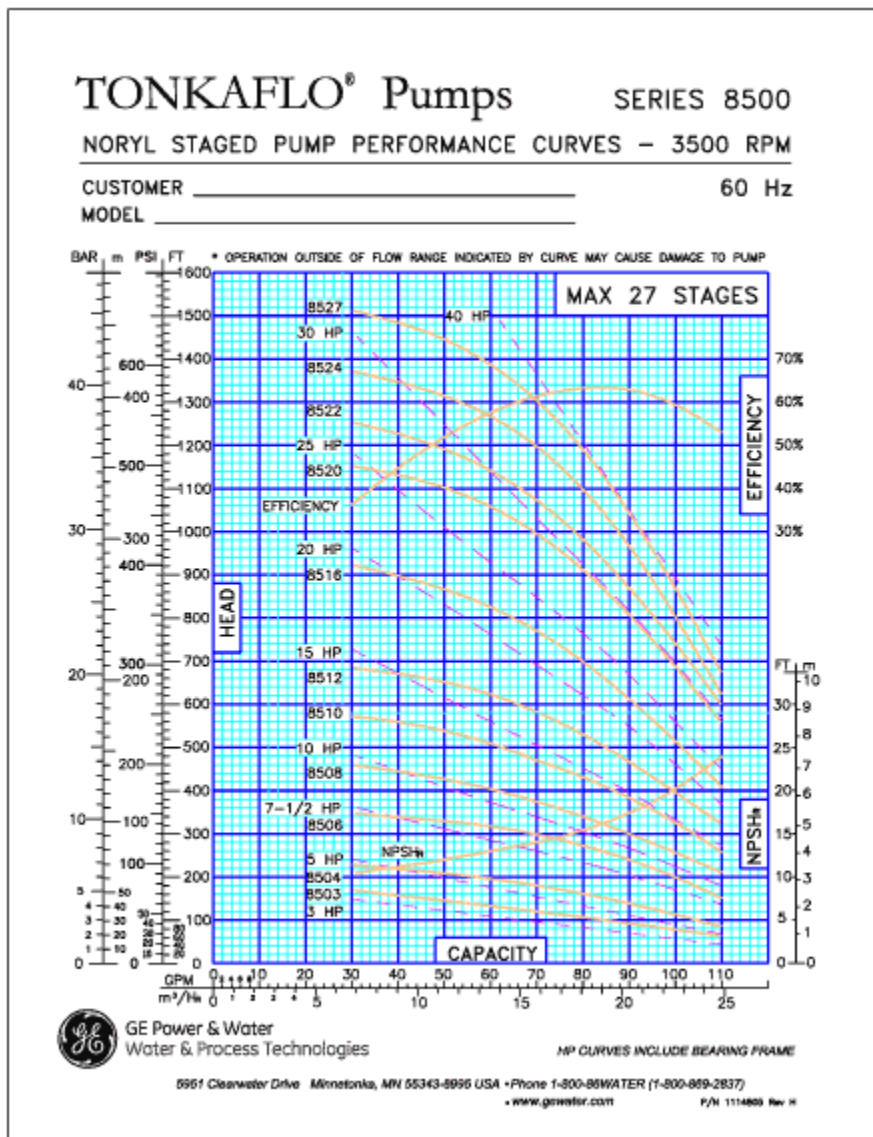

GE Water & Process Technologies

Tonkaflo Pump Model SS8520KZC

[CUTSHEET] [CURVE] [DRAWING] [CAD SYMBOLS] [OPTIONS] [SUMMARY]

Performance Curve

Download the pump curve in PDF format.

You will first need the [Adobe Acrobat Reader](#) from Adobe Systems, Inc.