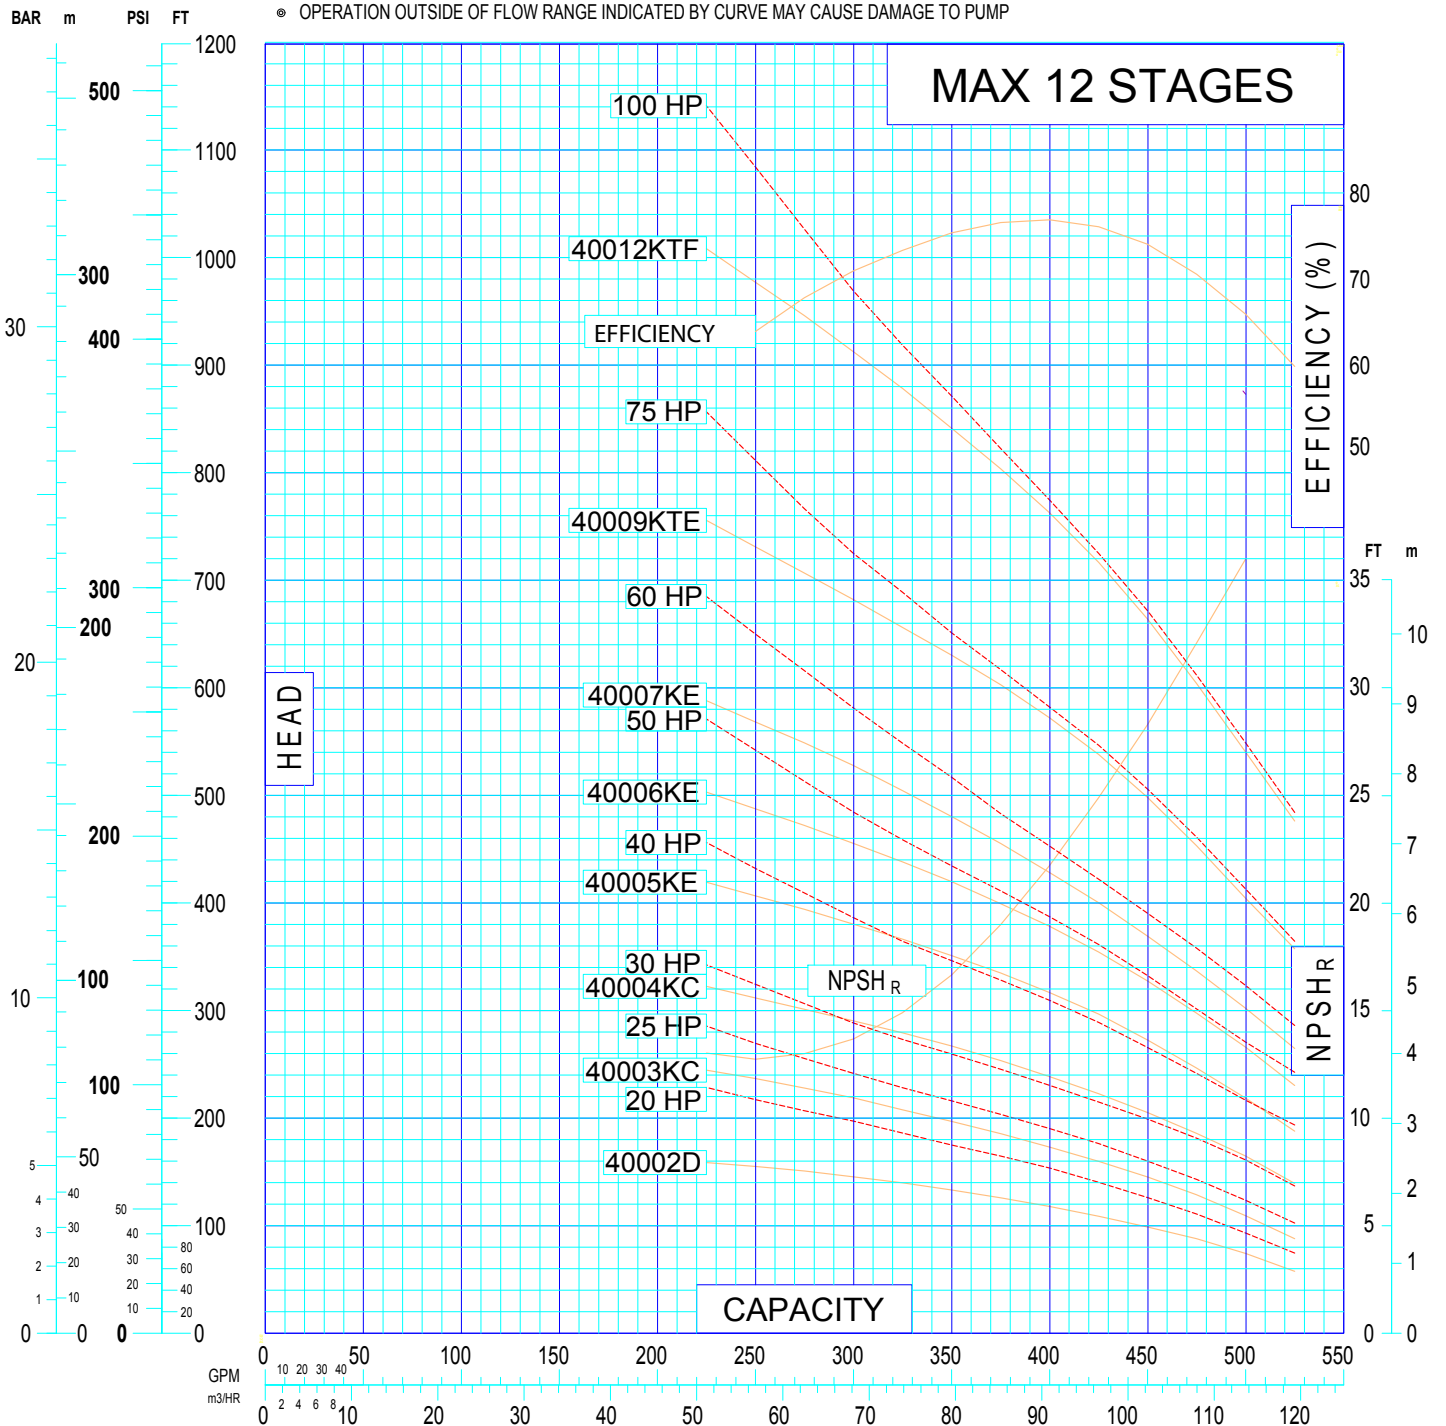

# TONKAFLO Pumps

SERIES AS40000  
4" INLET

STAINLESS STEEL STAGED PUMP PERFORMANCE CURVES - 3550 RPM

CUSTOMER \_\_\_\_\_

60 Hz

MODEL \_\_\_\_\_

**OSMONICS**

5951 Clearwater Drive Minnetonka, MN 55343-8995 USA Phone 800-848-1750 (952) 933-2277 Fax (952)933-0141

• [www.osmonics.com](http://www.osmonics.com)

P/N 1225760 Rev B

HP CURVES INCLUDE BEARING FRAME